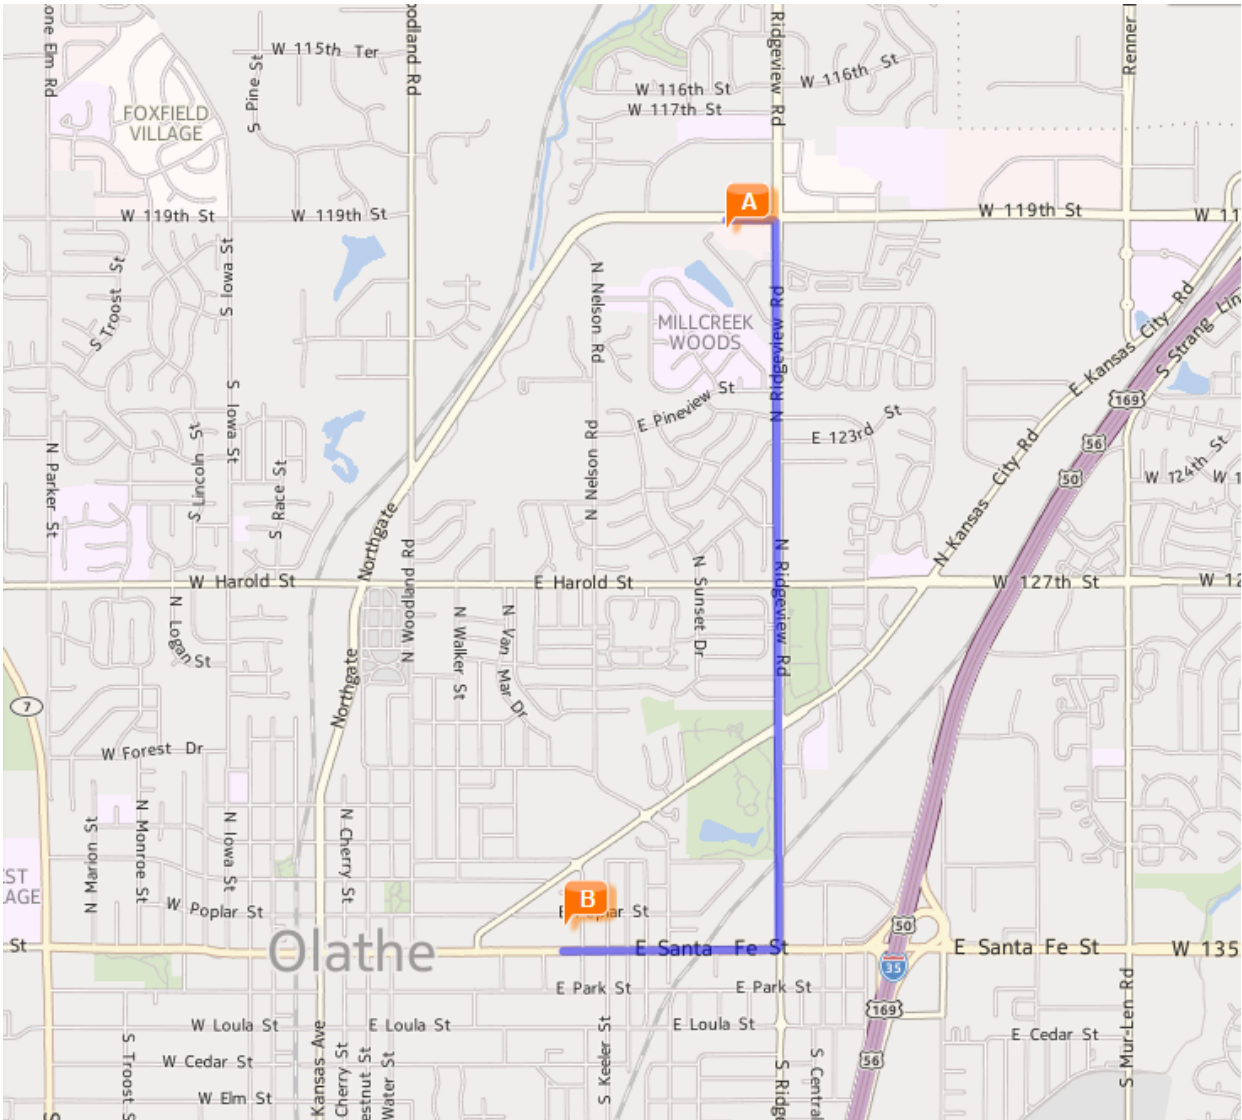

Johnson County Court Services is moving!

New address as of Wednesday, May 8, 2013

Current Location:
18505 W. 119th Street
Olathe, KS 66061

New Location:
588 E. Santa Fe, Suite 4000
Olathe, KS 66061
(Santa Fe and Buchanan—across from Walgreens)